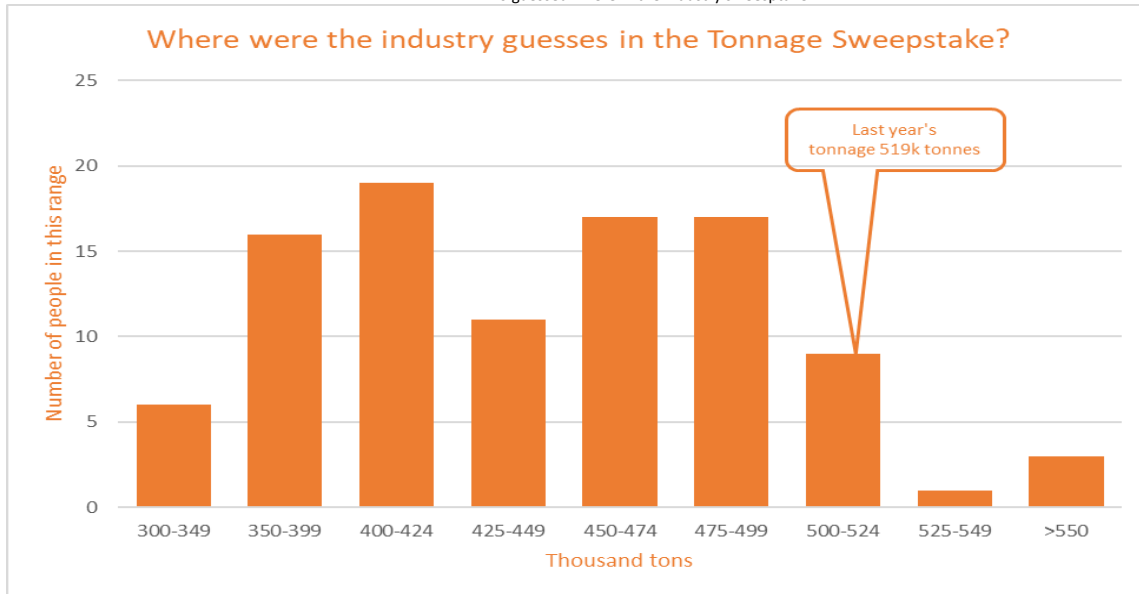

Who guessed where in the industry sweepstake

All the entrants out there are split into two very divided camps - those led by the fabulously pessimistic Wendy Harris at Sherwood Estate (305,200 tons), who are praying for a year of supply being under our needs, and those like the rose-tinted Jessica Ammundsen at Port Nelson, who think our vineyards should produce every ton they are capable of. The spread of guesses has never been so separated, with almost nobody in the middle zone of 425-450,000 tons. Stand by for the NZ Winegrowers announcement in June, and ponder how you are going to spend the crinkly winnings of a \$100 note after Tim's visit in July!